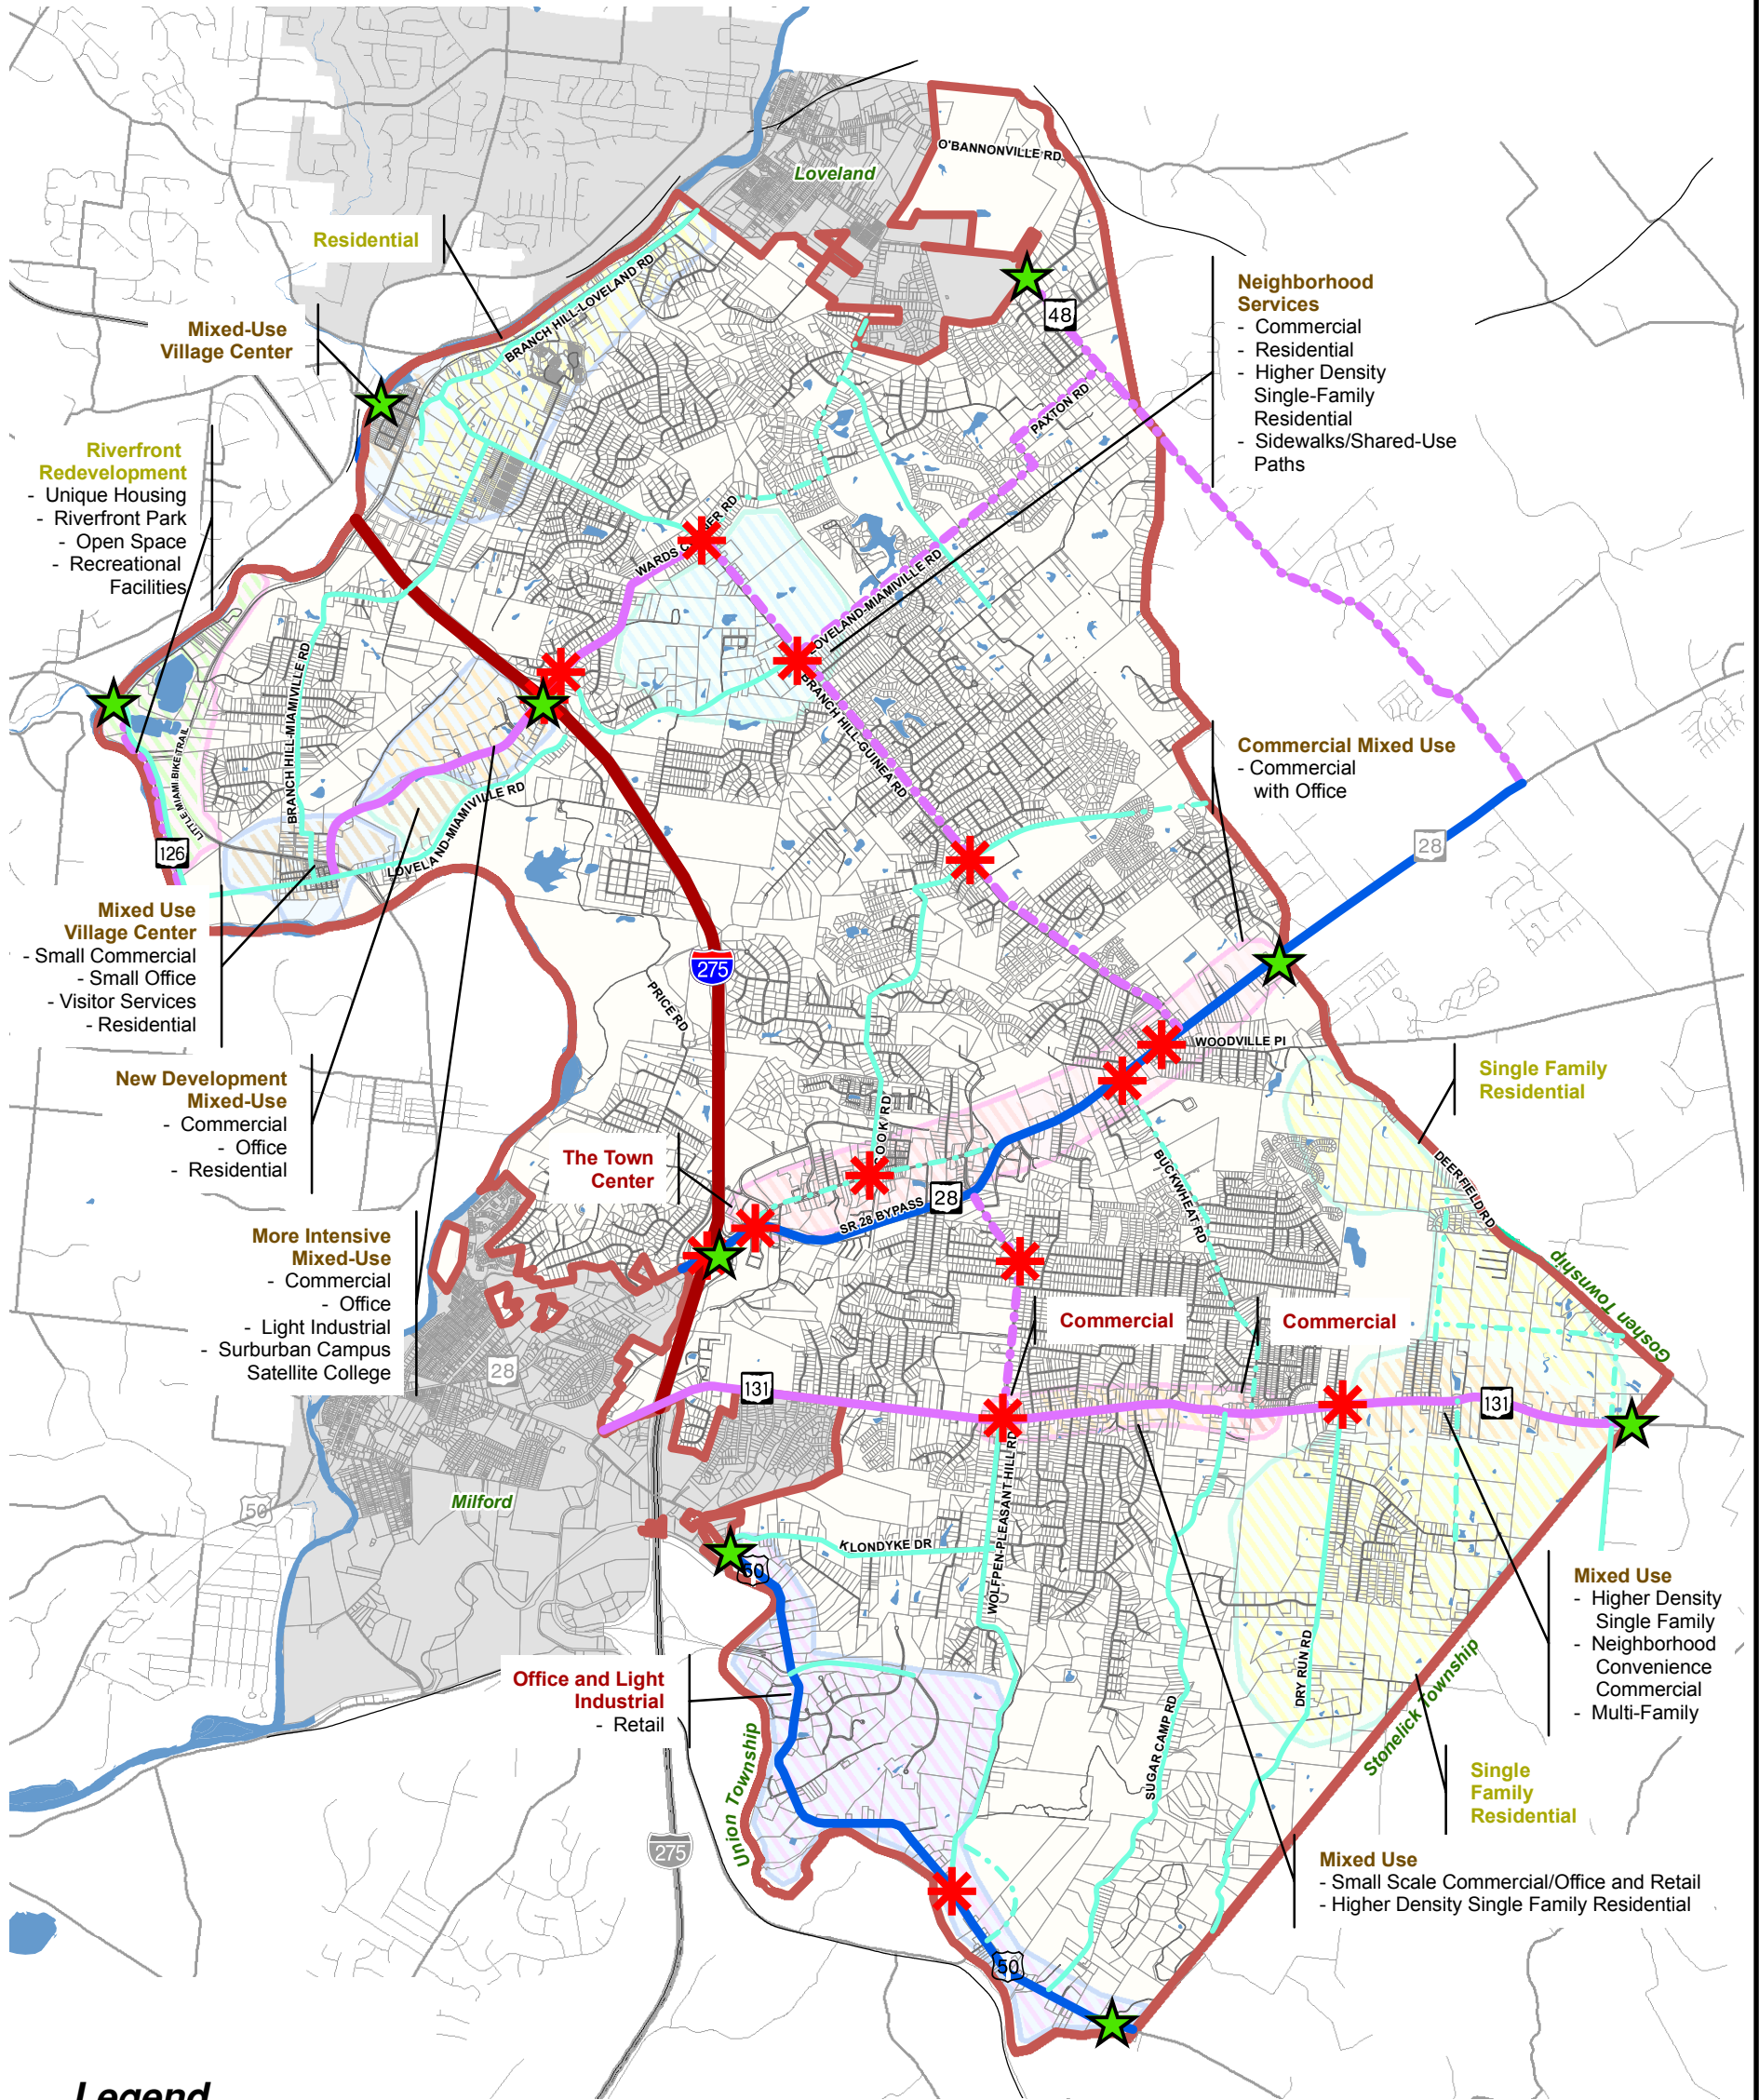

Imagine Miami

VISION 2025

Miami Township, Clermont County, Ohio
Comprehensive Plan

Legend

- Miami Township
- Other Jurisdictions
- Key Intersections
- Key Entry Points
- Expressway
- Primary Arterial - Existing
- Secondary Arterial - Existing
- Secondary Arterial - Proposed
- Collector - Existing
- Collector - Proposed
- Collector - Proposed in 1997 Plan

Figure 17

Thoroughfare Plan

Source: Clermont County / Miami Township

0 0.5 1 Miles

September 9, 2005

Edwards
AND **Kelcey**